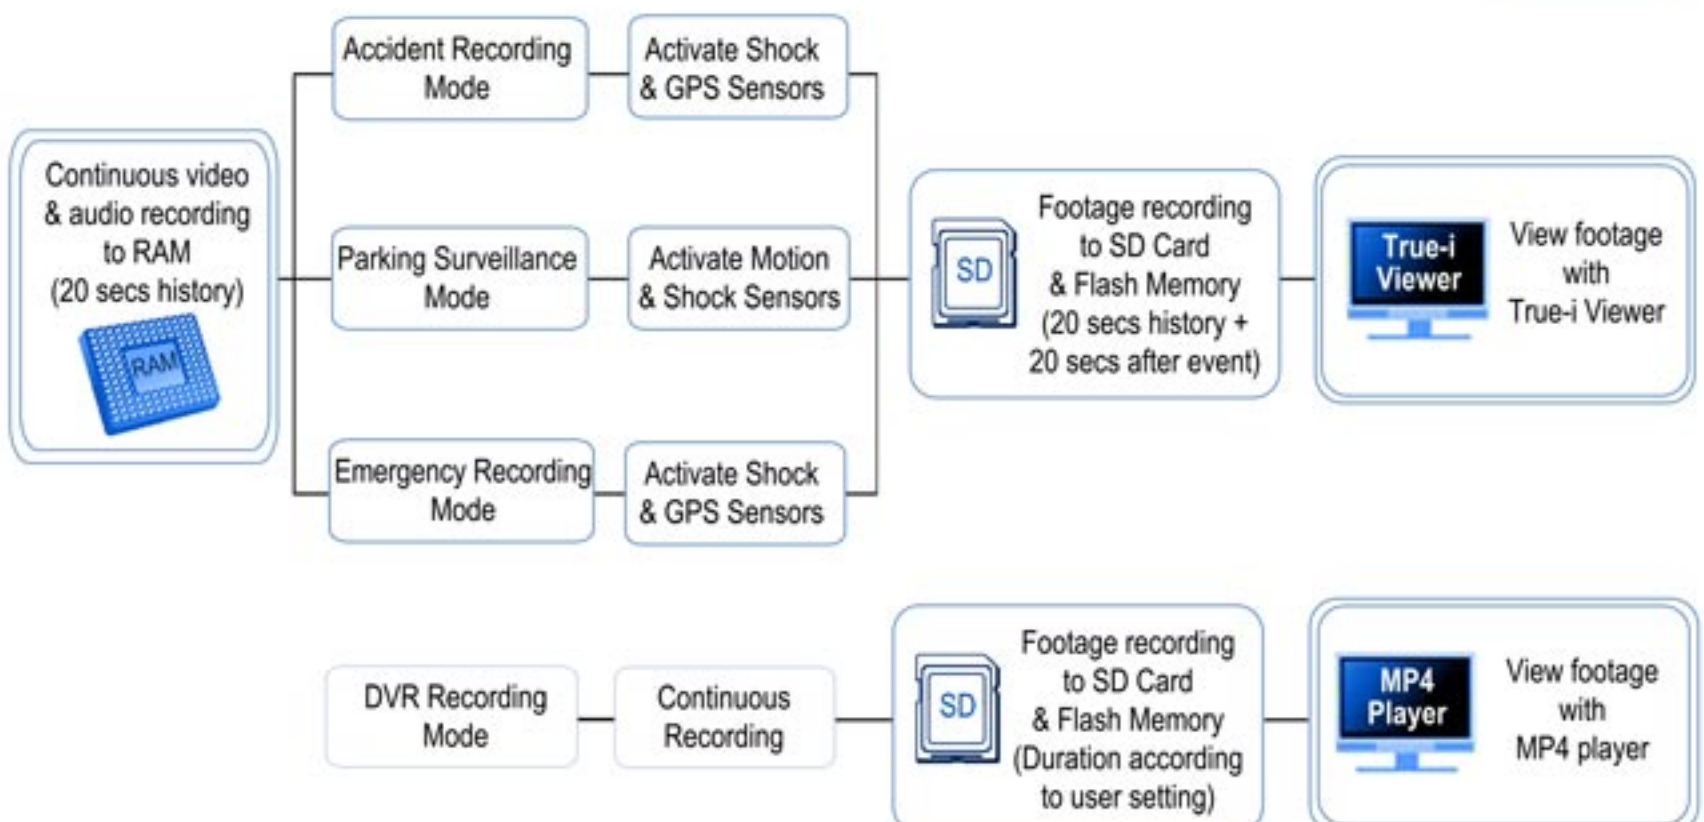

true-i
Vehicle Black Box

A revolutionary Vehicle Black Box with sleek and minimalist design, equipped with a Motion Detector for parking surveillance and Shock Sensor for capturing video/audio footage totalling 40 seconds before and after any accident or event, together with the impact data, speed, time, location and direction of the vehicle.

UNIQUE FEATURES

Innovative

- Motion detection during parking surveillance mode
- Auto switching between parking surveillance and driving shock modes
- Smart battery monitoring and auto power off to prevent total battery drainage

Envisioning

- Voice announcement for functional status of the device
- Provisional communication port for GPRS modem
- Connection port for optional external panic button

Reliable

- Aperture of f/1.8 camera for better imaging in low light conditions
- On board 1GB Flash Memory and Li-po backup battery for emergency

Upgradable

- Real-time vehicle tracking and monitoring via Google map on mobile phone or PCs
- Remote retrieval of live screen shots via mobile phone or PCs

FUNCTIONAL DIAGRAM